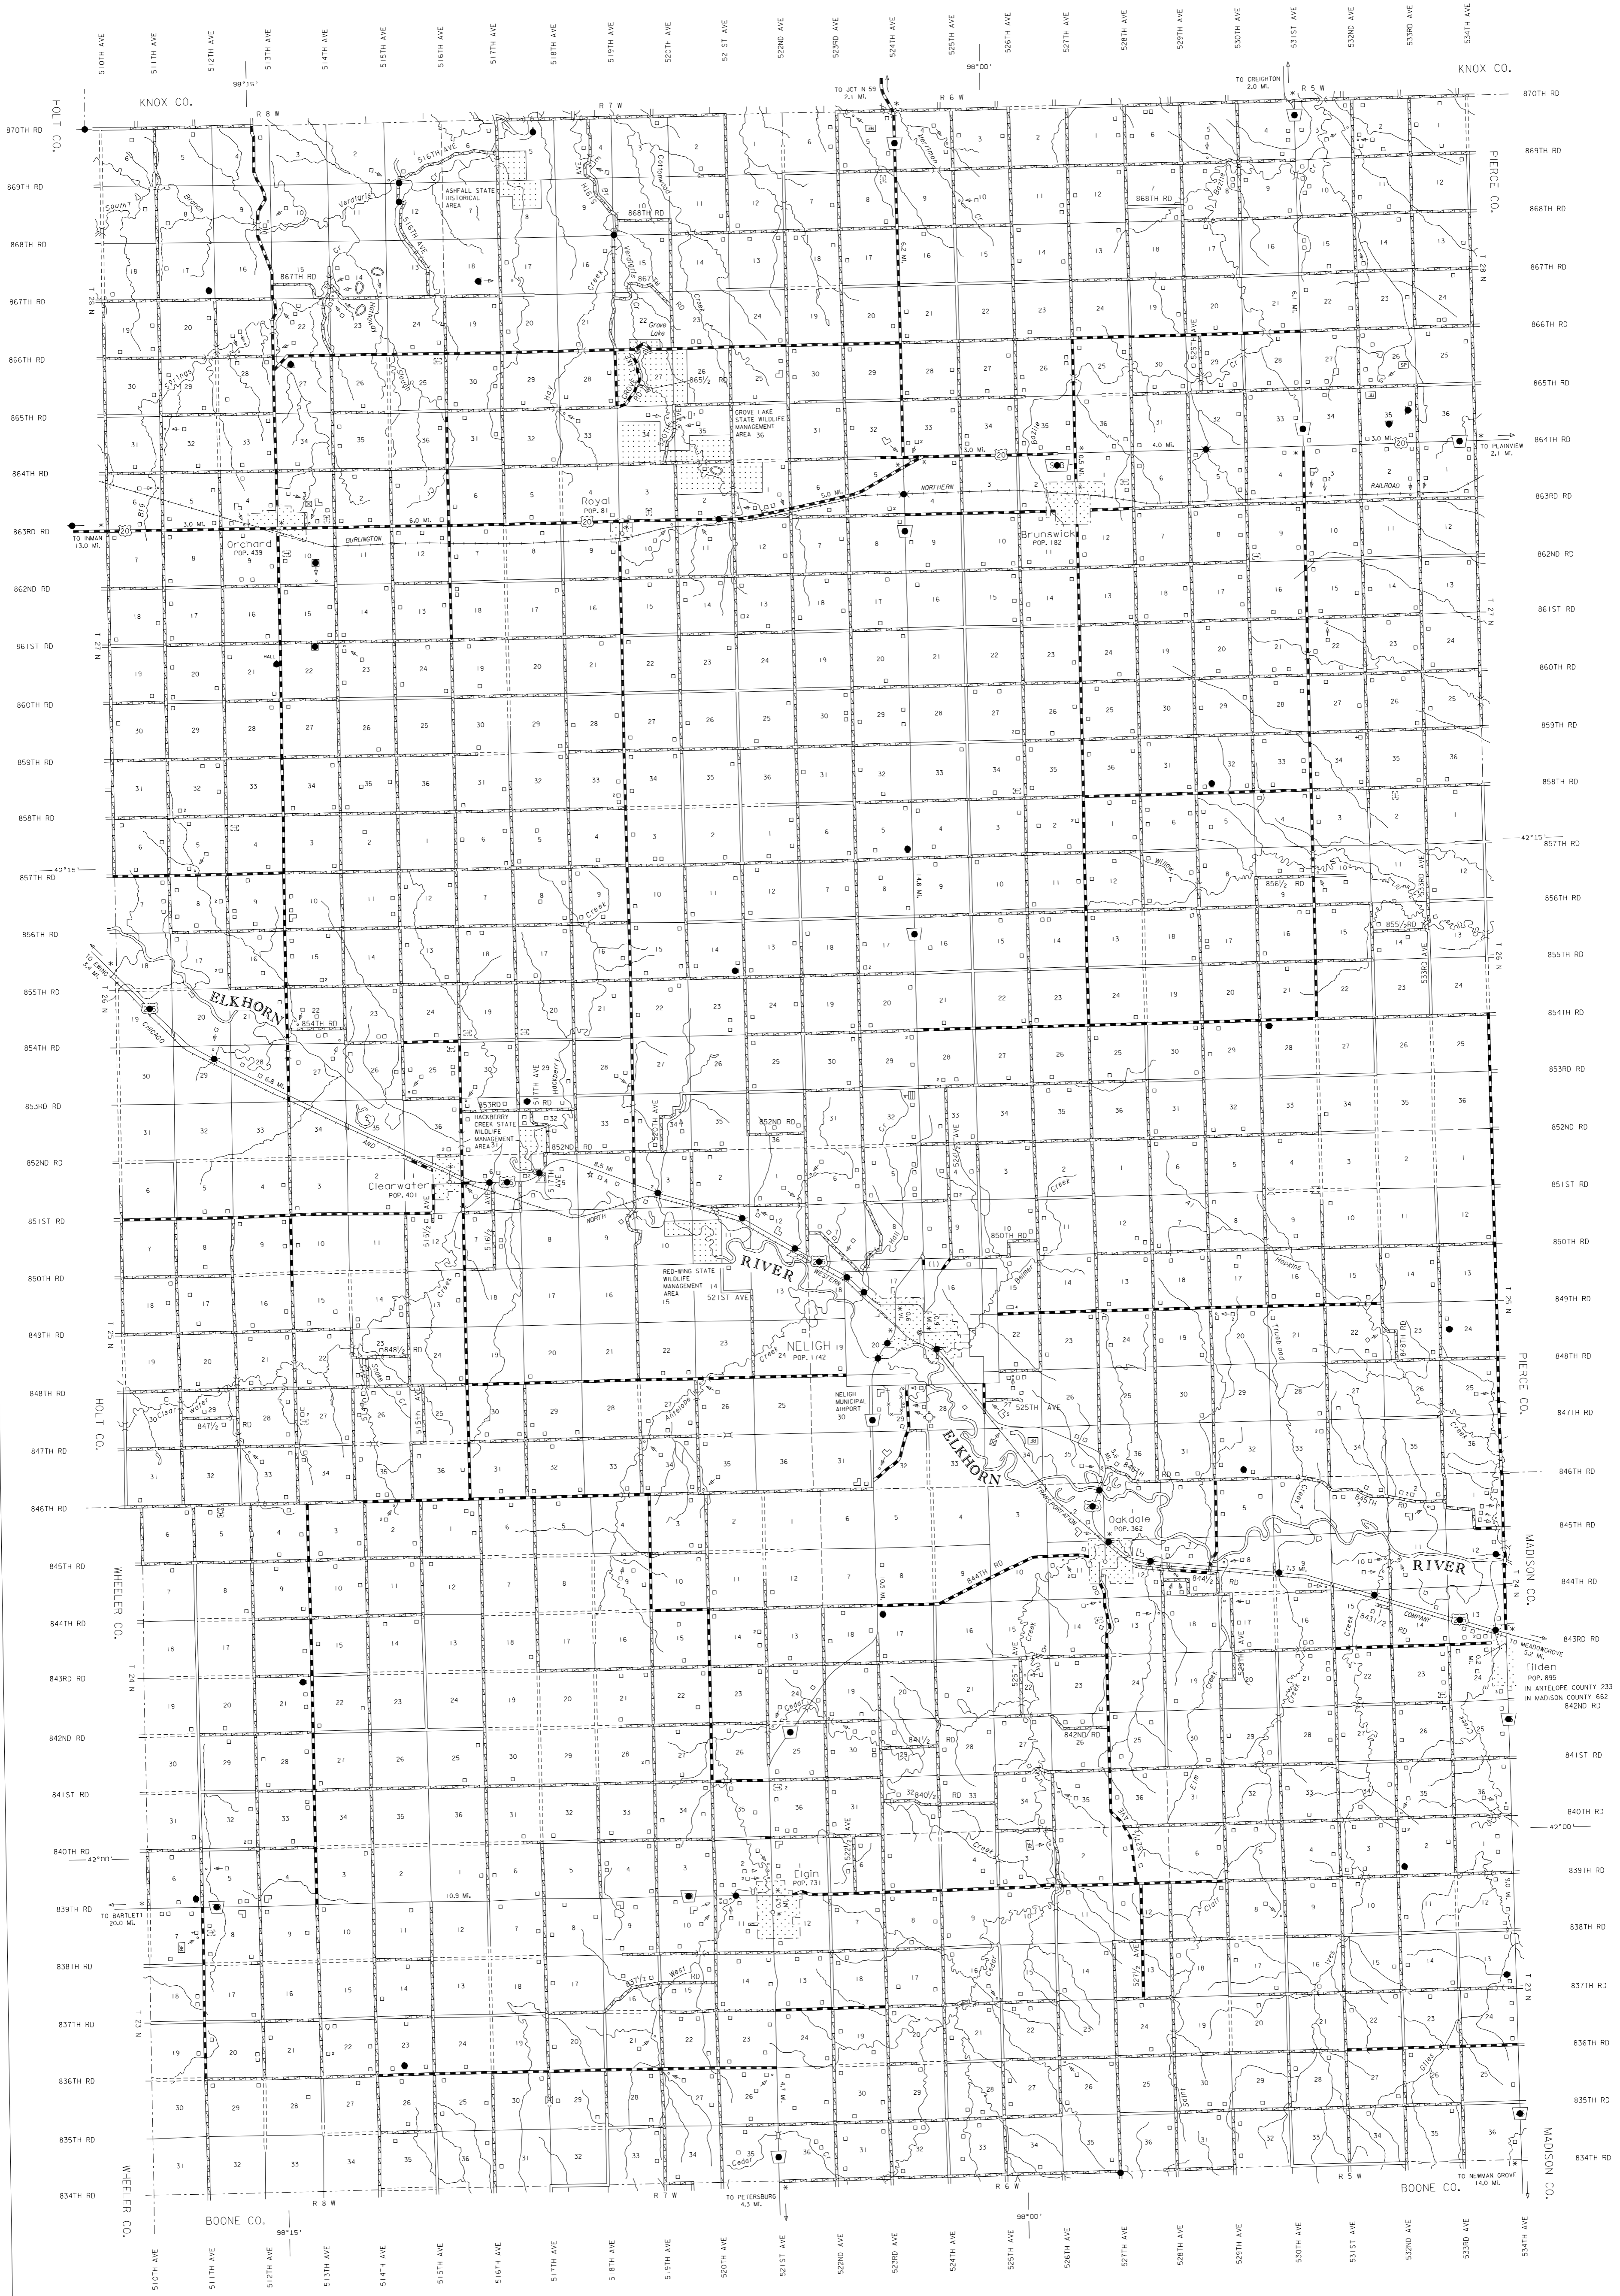

2006 ANTELOPE COUNTY NEBRASKA

Rural County Road and Rural Highway Accidents

PREPARED BY THE

Traffic Engineering Division
Highway Safety Section

- Fatal Accident
- Injury Accident
- Property Damage Only Accident
(Damages Over \$1000)
- Non-Reportable
(Damages Under \$1000)